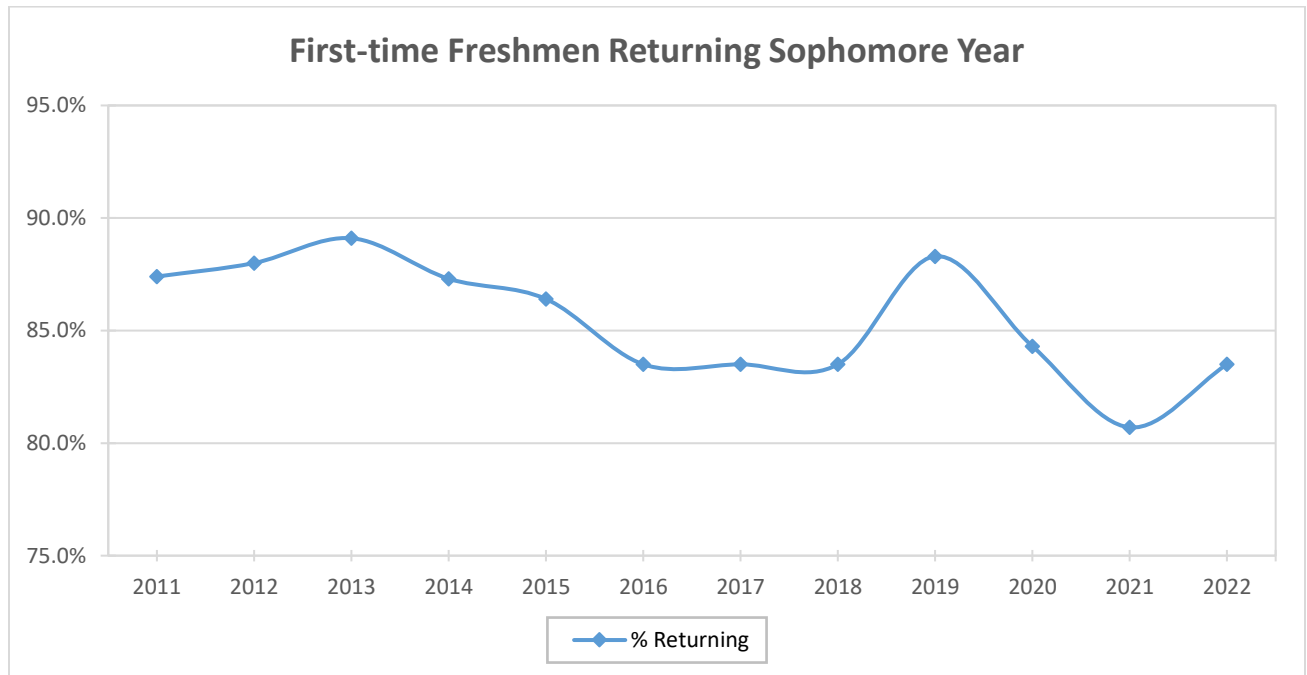

## Retention Rates for Undergraduate Students

Cohort	<u>2011</u>	<u>2012</u>	<u>2013</u>	<u>2014</u>	<u>2015</u>	<u>2016</u>	<u>2017</u>	<u>2018</u>	<u>2019</u>	<u>2020</u>	<u>2021</u>	<u>2022</u>
% Returning	87.4%	88.0%	89.1%	87.3%	86.4%	83.5%	83.5%	83.5%	88.3%	84.3%	80.7%	83.5%